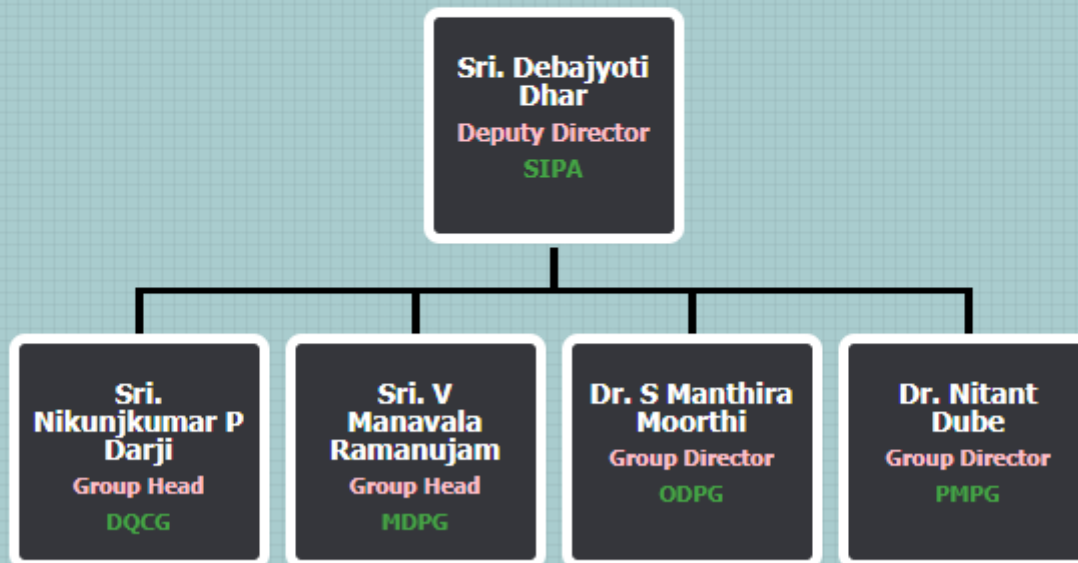

SIGNAL AND IMAGE PROCESSING AREA