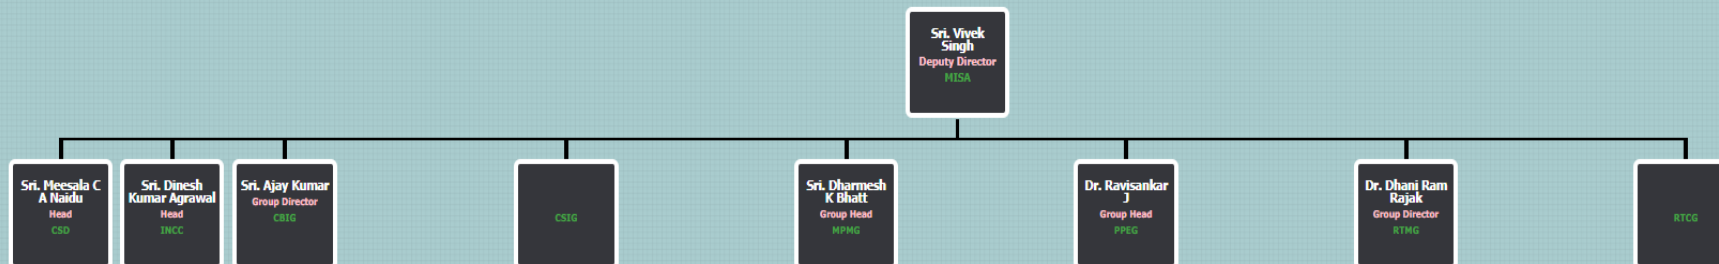

MANAGEMENT AND INFORMATION SYSTEMS AREA