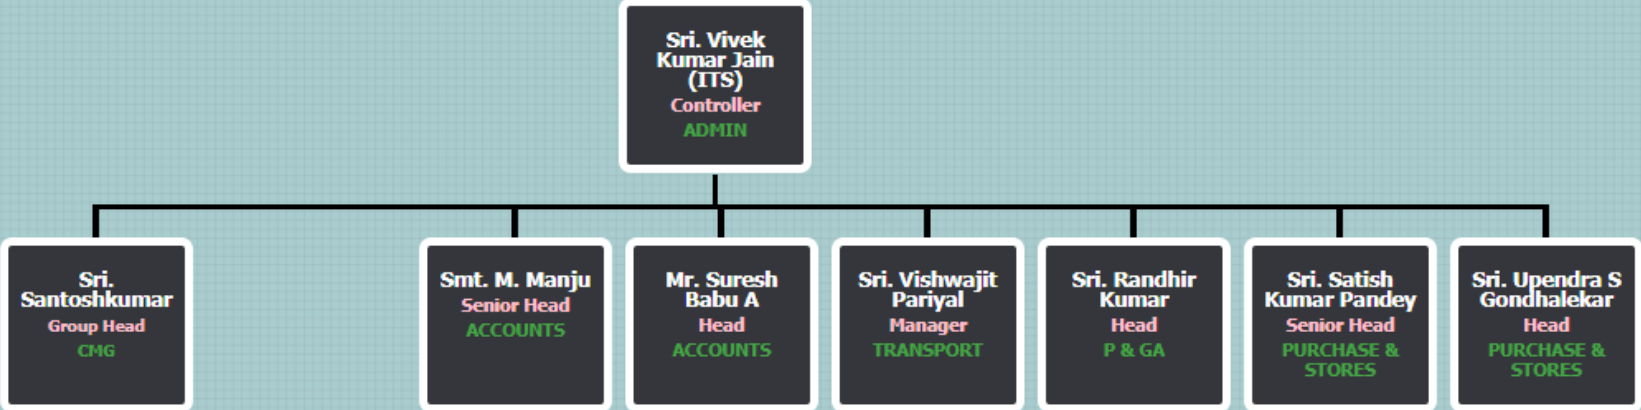

Organization Chart as on 30.05.2023

ANTENNA SYSTEMS AREA

ADMINISTRATION

CYBER SERVICES AND INFORMATION TECHNOLOGY AREA

ELECTRONICS SUPPORT SERVICES AREA

Sri. Jaimin
Desai
Deputy Director
ESSA

Sri. Rakesh R
Bhavsar
Group Director
ETSG