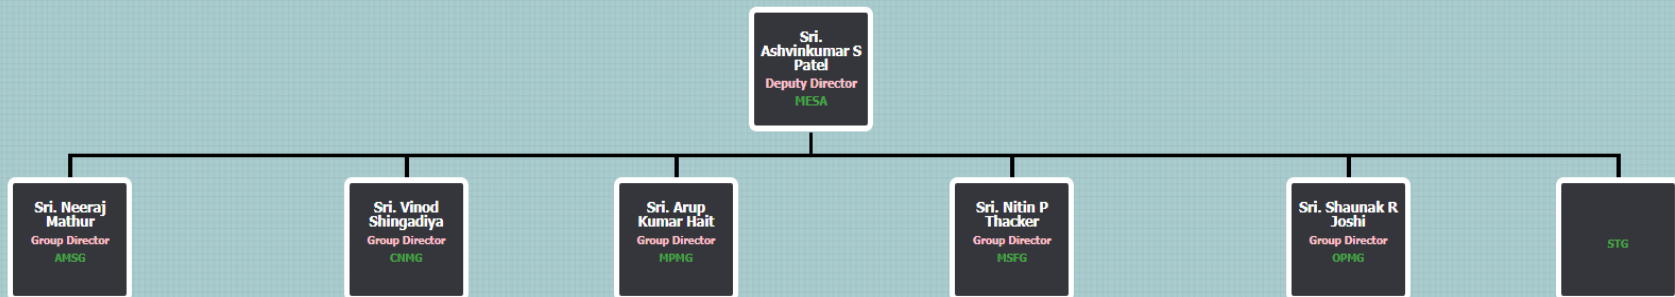

Sri. Shashikant
A Sharma
Group Director
GAWG

HRG

Dr. Ashutosh S
Arya
Group Director
PGSG

Dr. Mehul R
Pandya
Group Director
SESG

VSG

HUMAN SPACEFLIGHT AND ADVANCED TECHNOLOGY AREA

MECHANICAL ENGINEERING SYSTEMS AREA

MICROWAVE REMOTE SENSORS AREA

MANAGEMENT AND INFORMATION SYSTEMS AREA

SIGNAL AND IMAGE PROCESSING AREA

SENSORS DEVELOPMENT AREA

SYSTEMS RELIABILITY AREA

SATCOM & SATNAV APPLICATIONS AREA

SATCOM & NAVIGATION PAYLOAD AREA