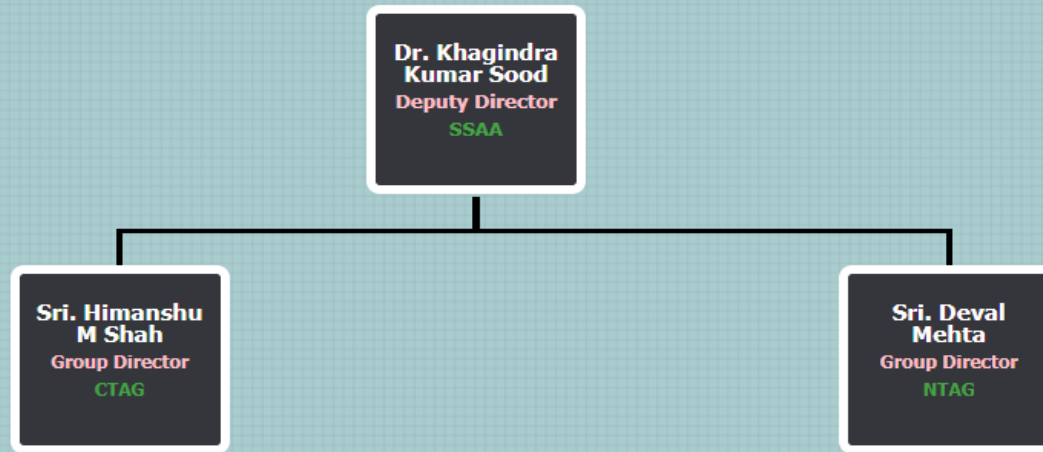

Sri. Shashikant
A Sharma
Group Director
GAWG

HRG

Dr. Ashutosh S
Arya
Group Director
PGSG

Dr. Mehul R
Pandya
Group Director
SESG

VSG

HUMAN SPACEFLIGHT AND ADVANCED TECHNOLOGY AREA

MECHANICAL ENGINEERING SYSTEMS AREA

MICROWAVE REMOTE SENSORS AREA

MANAGEMENT AND INFORMATION SYSTEMS AREA

SIGNAL AND IMAGE PROCESSING AREA

SENSORS DEVELOPMENT AREA

SYSTEMS RELIABILITY AREA

SATCOM & SATNAV APPLICATIONS AREA

SATCOM & NAVIGATION PAYLOAD AREA