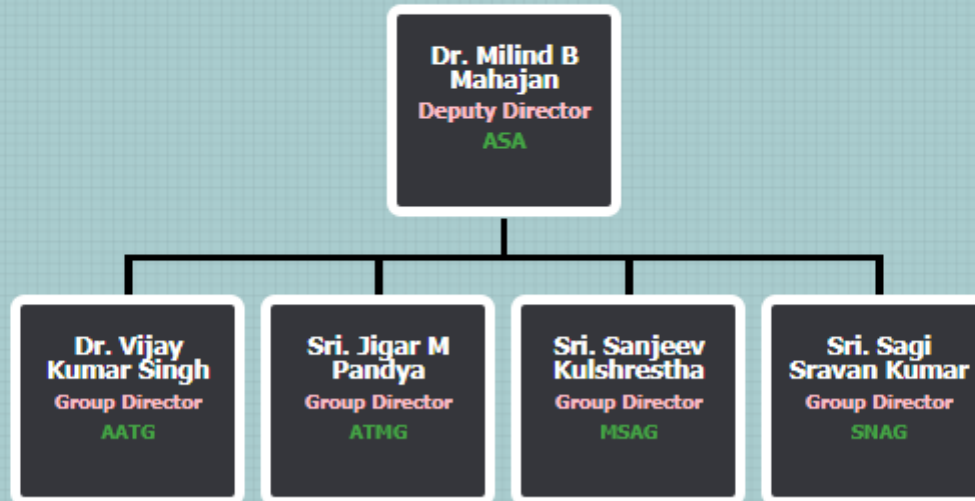

Organization Chart as on 30.05.2023

ANTENNA SYSTEMS AREA

ADMINISTRATION

CYBER SERVICES AND INFORMATION TECHNOLOGY AREA

ELECTRONICS SUPPORT SERVICES AREA

Sri. Jaimin
Desai
Deputy Director
ESSA

Sri. Rakesh R
Bhavsar
Group Director
ETSG

Sri. Atul N
Bhavsar
Group Director
EFMG

ENTSG

Smt. Punam
Pradeep Kumar
Group Director
MEDG

Sri. Jigish M
Patel
Group Director
STSG

EARTH & PLANETARY SCIENCES AND APPLICATIONS AREA

Dr. Rashmi
Sharma
Deputy Director
EPSA

Dr. Bimal
Kumar
Bhattacharya
Group Director
AESG

AMNTDG

Dr. K.N Babu
Head
CVD

Dr. Atul Kumar
Varma
Group Director
AOSG

Dr. Kum Mini
Raman
Group Director
ATVG

BPSG

Dr. Sandip R
Oza
Group Director
ONSG

GRCAG