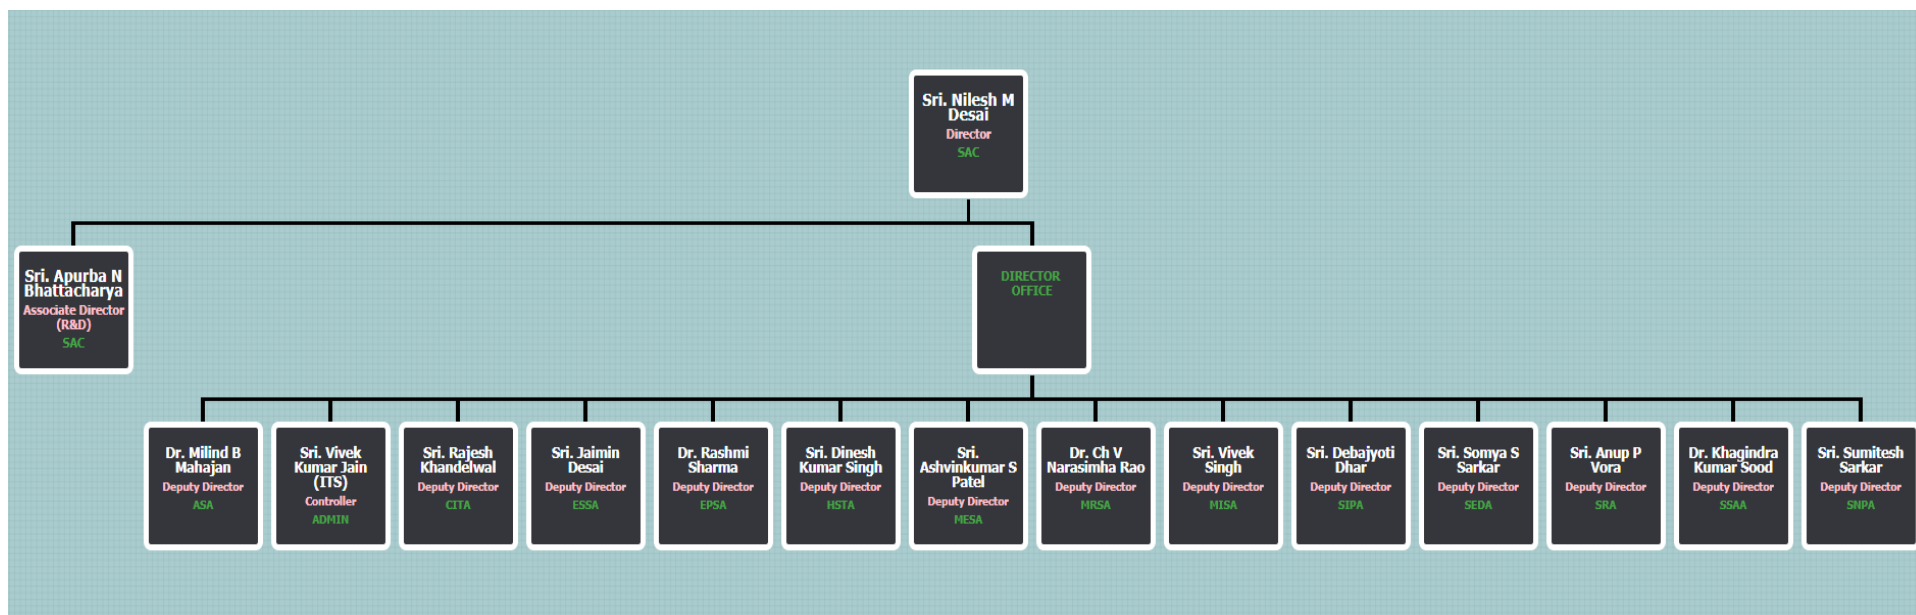

Organization Chart as on 30.05.2023

ANTENNA SYSTEMS AREA

ADMINISTRATION

CYBER SERVICES AND INFORMATION TECHNOLOGY AREA

ELECTRONICS SUPPORT SERVICES AREA

Sri. Jaimin
Desai
Deputy Director
ESSA

Sri. Rakesh R
Bhavsar
Group Director
ETSG

Sri. Atul N
Bhavsar
Group Director
EFMG

ENTSG

Smt. Punam
Pradeep Kumar
Group Director
MEDG

Sri. Jigish M
Patel
Group Director
STSG

EARTH & PLANETARY SCIENCES AND APPLICATIONS AREA

Dr. Rashmi
Sharma
Deputy Director
EPSA