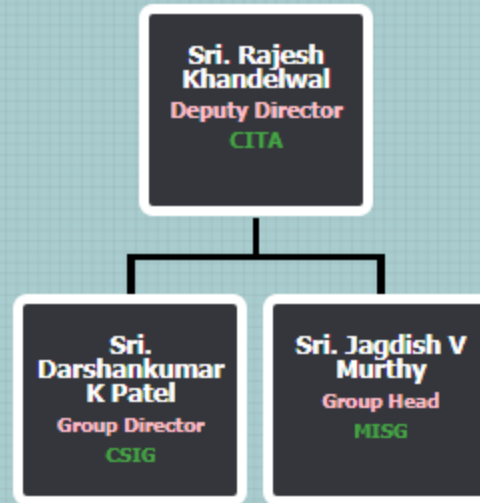

Organization Chart as on 30.05.2023

ANTENNA SYSTEMS AREA

ADMINISTRATION

CYBER SERVICES AND INFORMATION TECHNOLOGY AREA

ELECTRONICS SUPPORT SERVICES AREA

Sri. Jaimin
Desai
Deputy Director
ESSA

Sri. Rakesh R
Bhavsar
Group Director
ETSG